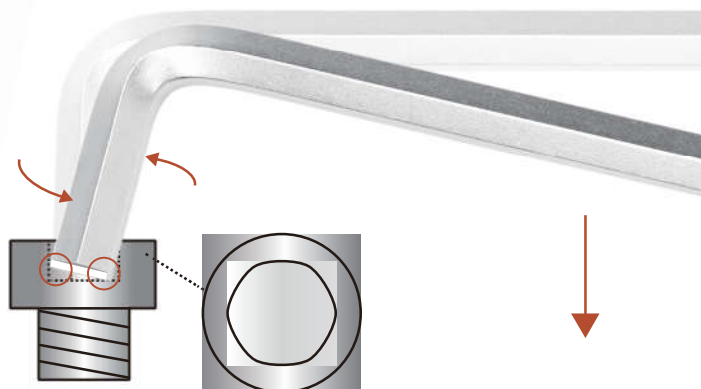

WORN-RIVAL HEX WRENCH

- Raw material: S2
- Finishing: Chrome Plated
- Features:

- .Tip specialized patent design ensure be quick and efficient in loosening worn out hex bolt
- .Convex edge of tip is good working on severely hex bolt when pushing down and turning to force hex key
- .Reusable storage holder for easy tools retrieval

Worn Out Hex Bolt

CHILI	PC/SET	Contents		
S753H9X	9	1.5, 2, 2.5, 3, 4, 5, 6, 8, 10	462	6/24

Packing way : sliding card